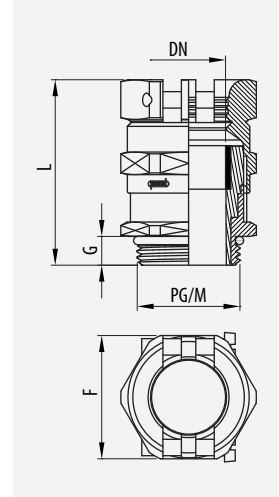

📄	Ⓜ	🔥	🛡️	🗑️
LN+NBR		-40°/+100°	68	OK

Prensaestopas HSK-MZ
HSK-MZ Cable Gland
Presse-Étoupe HSK-MZ
Bucim HSK-MZ

DN	⌘	G	L	🔑	LN	kg/u	📦
3/6,5	M12	6,5	32,5	14	22060120	0,010	50
6/8	M16	6,0	34,0	17	22060160	0,030	50
6/10	M16	6,0	36,0	20	22060161	0,020	50
6/12	M20	6,0	39,0	22	22060200	0,040	50
10/14	M20	6,0	39,0	24	22060201	0,030	50
13/18	M25	7,0	44,0	30	22060250	0,050	25
18/25	M32	8,0	51,0	40	22060320	0,100	25
22/32	M40	8,0	58,0	50	22060400	0,170	10
32/38	M50	9,0	60,0	57	22060500	0,220	5
25/31	M50	9,0	60,0	57	22060501	0,100	5
37/44	M63	10,0	62,0	64	22060630	0,360	5
29/35	M63	10,0	62,0	64	22060631	0,380	5