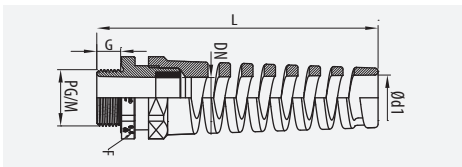

DN	⌘	⊘	G	L	🔑	RAL 7035	kg/u	📦
3/ 6	PG 7	7,0	8	62	15	22020007	0,006	50
4/ 8	PG 9	8,5	8	71	19	22020009	0,010	50
5/10	PG11	10,5	8	86	22	22020011	0,013	50
6/12	PG13	13,0	9	99	24	22020013	0,016	50
10/14	PG16	15,5	10	110	27	22020016	0,024	25
13/18	PG21	20,0	11	125	33	22020021	0,043	20
3/ 6	M12	7,0	8	62	15	22021120	0,005	50
4/ 8	M16	8,5	8	71	19	22021160	0,010	50
5/10	M16	10,5	8	86	22	22021161	0,010	50
6/12	M20	13,0	9	99	24	22021200	0,016	50
10/14	M20	15,5	9	109	27	22021201	0,016	25
13/18	M25	20,0	11	125	33	22021250	0,043	20

📄	Ⓜ	🔥	🛡️	🗑️
PA6+NBR		-40°/+100°	68	OK

Prensaestopas HSK-M

HSK-M Cable Gland

Presse-Étoupe HSK-M

Bucim HSK-M