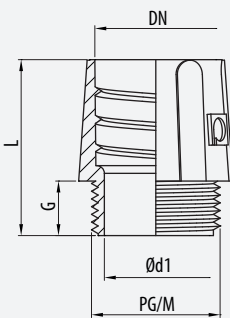

Racor P

P Connector

Raccord P

Racor P