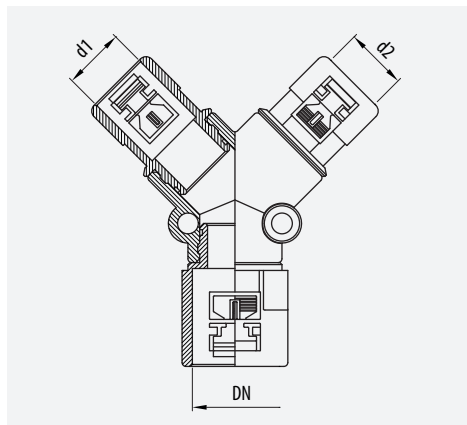

Derivación DY

DY Derivation

Dérivation DY

Derivação DY