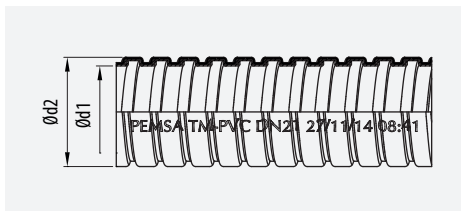

Tubo Flexible TFA

TFA Flexible Conduit

Conduit Flexible Plastique TFA

Tubo Flexivel TFA

DN	Ød1	Ød2	mm	RAL 7011	RAL 7035	RAL 9005	kg/m	
DN 7	10,0	13,3	14	10011007		10011507	0,055	25
DN 9	11,8	15,7	16	10011009	10011209	10011509	0,070	25
DN11	14,7	18,7	20	10011011	10011211	10011511	0,078	25
DN13	16,8	20,7	22	10011013	10011213	10011513	0,105	25
DN16	18,1	22,8	24	10011016	10011216	10011516	0,120	25
DN21	23,6	28,9	30	10011021	10011221	10011521	0,165	25
DN29	30,5	37,0	38	10011029	10011229	10011529	0,250	25
DN36	40,0	47,2	48	10011036	10011236	10011536	0,380	25
DN48	53,1	60,0	60	10011048	10011248	10011548	0,415	20

PVC		2421	2 (320N)	4 (6J)	-5/+60°	65	OK

Tubo TM

TM Flexible Conduit

Conduit Flexible Métallique TM

Tubo TM

DN	Ød1	Ød2	mm		PG	kg/m	
DN 7	9,7	12,1	35		11010107	0,075	50
DN 9	11,5	14,1	41		11010109	0,084	50
DN11	15,3	17,7	50		11010111	0,118	50
DN13	17,1	19,5	51		11010113	0,127	50
DN16	19,3	21,7	55		11010116	0,144	50
DN21	23,4	26,8	66		11010021	0,310	25
DN29	30,7	33,7	84		11010029	0,400	25
DN36	39,8	43,8	106		11010036	0,520	25
DN48	52,7	56,7	149		11010048	0,700	20

AC		4455	4 (1250N)	4 (6J)	5 (-45°)/5 (+150°)	40	OK