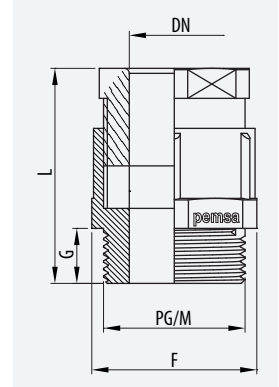

DN		G	L		RAL 7035	kg/u	
3,5/ 6	PG 7	8	29	15	20010007	0,004	50
4,5/ 7	PG 9	8	30	19	20010009	0,006	50
6/ 9	PG11	8	30	22	20010011	0,008	50
9/12	PG13	9	35	24	20010013	0,009	50
11/14	PG16	10	38	27	20010016	0,011	50
14/18	PG21	11	43	33	20010021	0,019	50
18/25	PG29	11	46	42	20010029	0,034	25
25/32	PG36	13	62	53	20010036	0,061	10
3,5/ 6	M12	8	29	15	20011120	0,004	50
4,5/ 7	M16	8	30	19	20011160	0,006	50
6/ 9	M16	8	30	22	20011161	0,008	50
9/12	M20	9	35	24	20011200	0,009	50
11/14	M20	10	38	27	20011201	0,011	50
14/18	M25	11	43	33	20011250	0,019	50