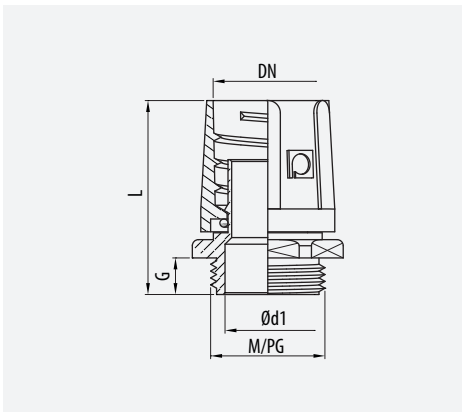

Racor RGM Giratorio
RGM Swivel Connector
Raccord RGM
Racor RGM Giratório

DN	Symbol	Ød1	G	L	RAL 7000	kg/u	Box
DN 7	PG 7	7,2	6,0	32,2	35020007	0,014	100
DN 9	PG 9	9,2	6,0	34,0	35020009	0,019	100
DN11	PG11	12,2	7,0	38,6	35020011	0,028	50
DN13	PG13	14,3	7,0	40,1	35020013	0,032	50
DN16	PG16	15,8	8,0	42,2	35020016	0,040	25
DN21	PG21	21,0	8,2	48,5	35020021	0,058	25
DN29	PG29	28,5	10,0	58,4	35020029	0,108	10
DN36	PG36	37,0	13,5	66,1	35020036	0,171	8
DN48	PG48	49,7	16,0	74,2	35020048	0,255	5
DN 7	M12	7,2	6,0	32,2	35021120	0,015	100
DN 9	M16	9,2	6,0	34,0	35021160	0,020	100
DN11	M20	12,2	7,0	38,6	35021200	0,027	50
DN13	M20	14,3	7,0	40,1	35021201	0,032	50
DN16	M25	15,8	8,0	42,2	35021250	0,042	25
DN21	M32	21,0	8,2	48,5	35021320	0,063	25
DN29	M40	28,5	10,0	58,4	35021400	0,109	10
DN36	M50	37,0	13,5	66,1	35021500	0,170	8
DN48	M63	49,7	16,0	74,2	35021630	0,253	5

Material	PA6+LAT	Temperature	-25/+105°	IP	65	RoHS	OK

Racor RM
RM Connector
Raccord RM
Racor RM