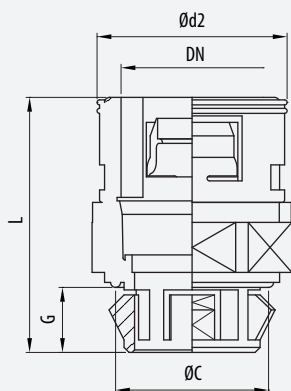

Racor PI

PI Connector

Raccord PI

Racor PI