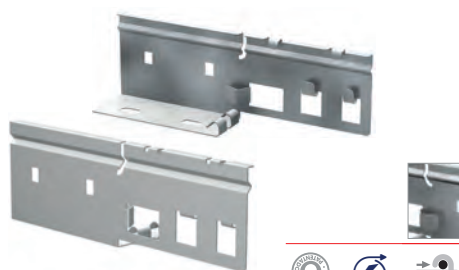

Unión rejiband®-megaband®

rejiband® megaband® Coupler

Éclisse rejiband®-megaband®

União rejiband®-megaband®