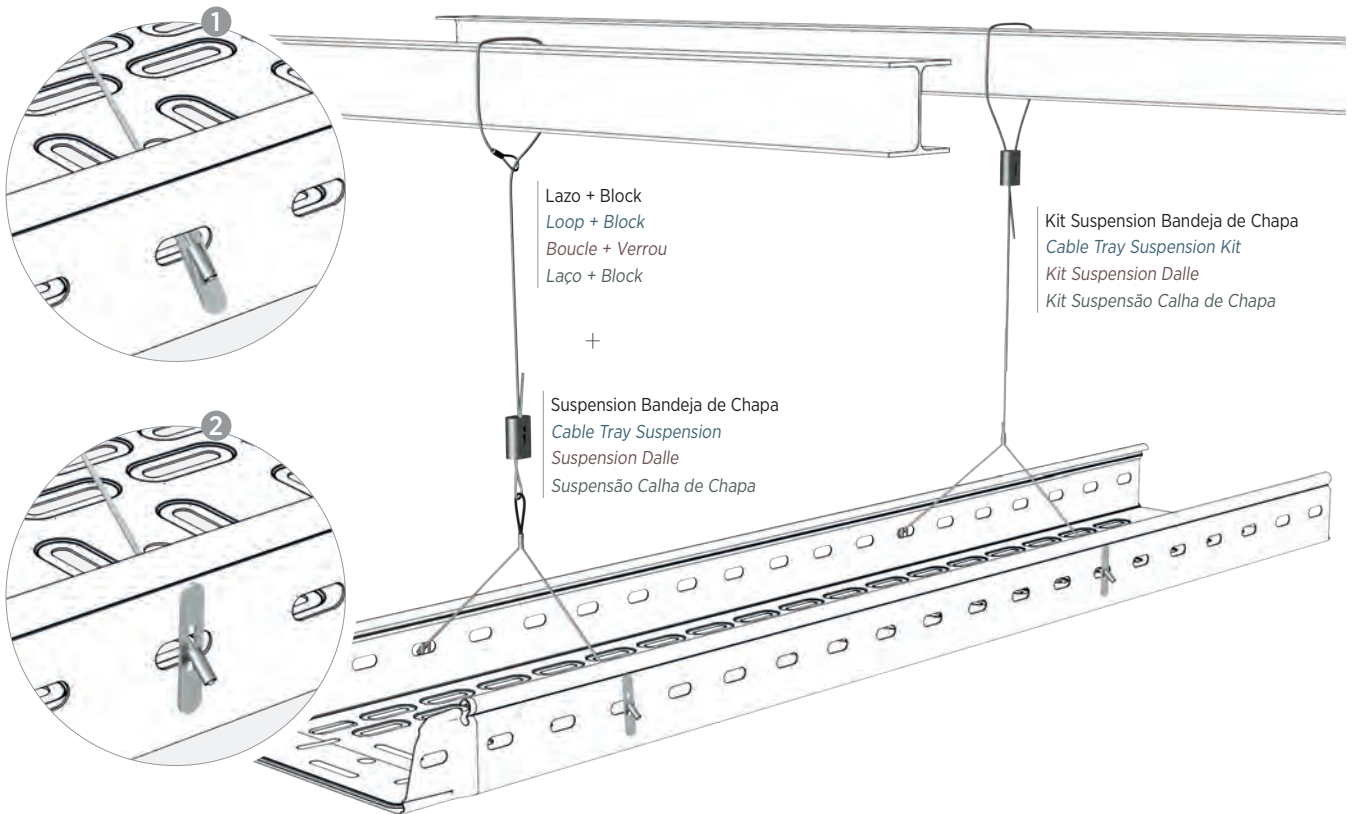

Kit Block Horizontal

Horizontal Block Kit

Kit Verrou Horizontal

Kit Block Horizontal

LLOYDS
BRITISH

Ⓢ	L (mm)	CTA (kg)	Ref	kg/u	Ⓢ
EZ	5	75	62309501	0,624	5
	10	75	62309502	0,964	2
	15	75	62309503	1,304	2