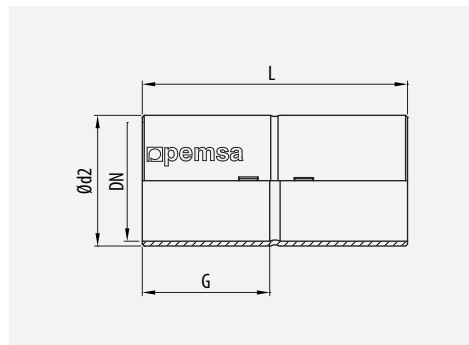

Manguito RAL

RAL Coupler

Manchon RAL

União RAL