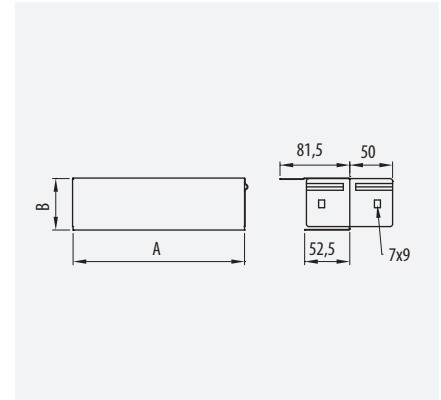

Acabado profesional!!

Professional finish
Finition professionnelle
Acabamento profissional

60-120 • 100-600

⊕	A	Ref	kg/u	⊕	
PG	60	100	71022010	0,098	1
	60	150	71022015	0,138	1
	60	200	71022020	0,194	1
	60	300	71022030	0,285	1
	60	400	71022040	0,602	1
	60	500	71022050	0,746	1
	60	600	71022060	0,890	1
	85	100	71023010	0,292	1
	85	200	71023020	0,372	1
	85	300	71023030	0,536	1
	85	400	71023040	0,700	1
	85	500	71023050	0,864	1
85	600	71023060	1,027	1	
GC	100	100	71024010	0,223	1
	100	200	71024020	0,408	1
	100	300	71024030	0,583	1
	100	400	71024040	0,759	1
	100	500	71024050	0,934	1
	100	600	71024060	1,110	1
	120	100	71025010	0,257	1
	120	150	71025015	0,349	1
	120	200	71025020	0,455	1
	120	300	71025030	0,646	1
	120	400	71025040	0,838	1
	120	450	71025045	0,933	1
GC	120	500	71025050	1,029	1
	120	600	71025060	1,220	1
	60	100	70039210	0,122	1
	60	150	70039215	0,173	1
	60	200	70039220	0,243	1
	60	300	70039230	0,356	1
	60	400	70039240	0,632	1
	60	450	70039245	0,732	1
	60	500	70039250	0,784	1
	60	600	70039260	0,935	1
	85	100	70039310	0,212	1
	85	200	70039320	0,392	1
85	300	70039330	0,563	1	
85	400	70039340	0,735	1	
85	500	70039350	0,907	1	
85	600	70039360	1,079	1	

60-120 • 100-600

⊕	A	Ref	kg/u	⊕		
GC	100	100	70039410	0,245	1	
	100	150	70039415	0,337	1	
	100	200	70039420	0,429	1	
	100	300	70039430	0,613	1	
	100	400	70039440	0,797	1	
	100	450	70039445	0,921	1	
	100	500	70039450	0,982	1	
	100	600	70039460	1,166	1	
	120	100	70039510	0,270	1	
	120	150	70039515	0,366	1	
	120	200	70039520	0,478	1	
	120	300	70039530	0,679	1	
304	120	400	70039540	0,880	1	
	120	450	70039545	0,980	1	
	120	500	70039550	1,081	1	
	120	600	70039560	1,281	1	
	60	100	71052010	0,080	1	
	60	150	71052015	0,114	1	
	60	200	71052020	0,161	1	
	60	300	71052030	0,236	1	
	60	400	71052040	0,297	1	
	60	500	71052050	0,368	1	
	60	600	71052060	0,439	1	
	316L	60	100	71062010	0,080	1
60		150	71062015	0,114	1	
60		200	71062020	0,161	1	
60		300	71062030	0,236	1	
60		400	71062040	0,297	1	
60		500	71062050	0,368	1	
60	600	71062060	0,439	1