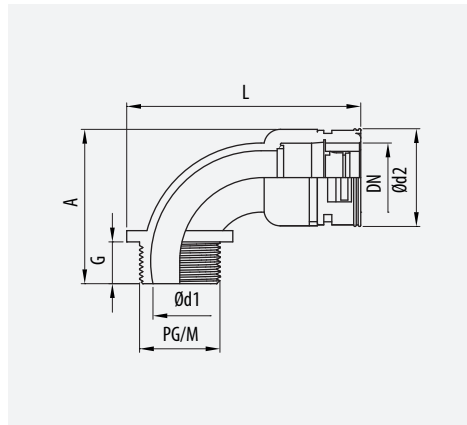

PA6+LN

-25/+105°

67

OK

Racor RAM 90°

RAM 90° Connector

Raccord Coudé RAM 90°

Racor RAM 90°