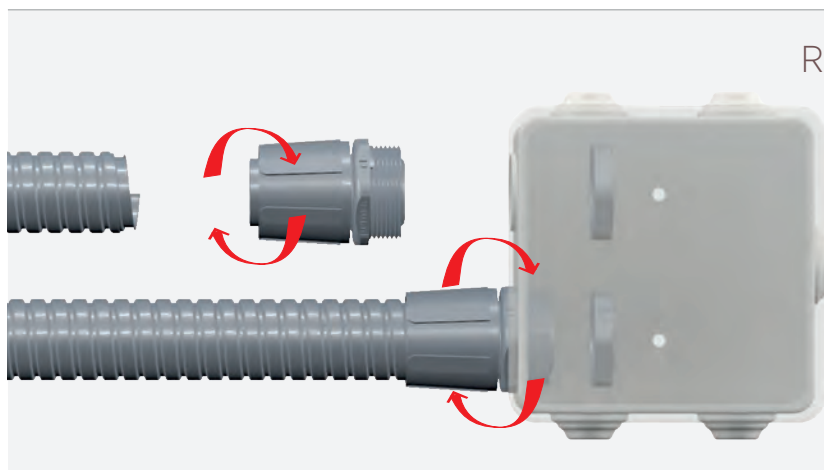

AC+PVC	4421	4 (1250N)	4 (6J) 2 (-5°)/ 1 (+60°)	65	OK

RGp Racor Giratorio
Swivel Connector
Raccord Tournant
Racor Giratorio

Facil instalación de Racor a Caja
Easy fitting Connector to Box
Installation facile des Raccords
Facil instalação de Racor a Caixa