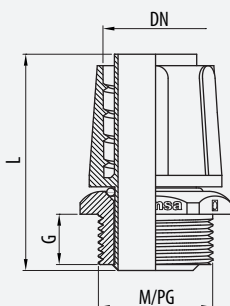

Racor RGp Giratorio

RGp Swivel Connector

Raccord RGp Giratoire

Racor RGp Giratório