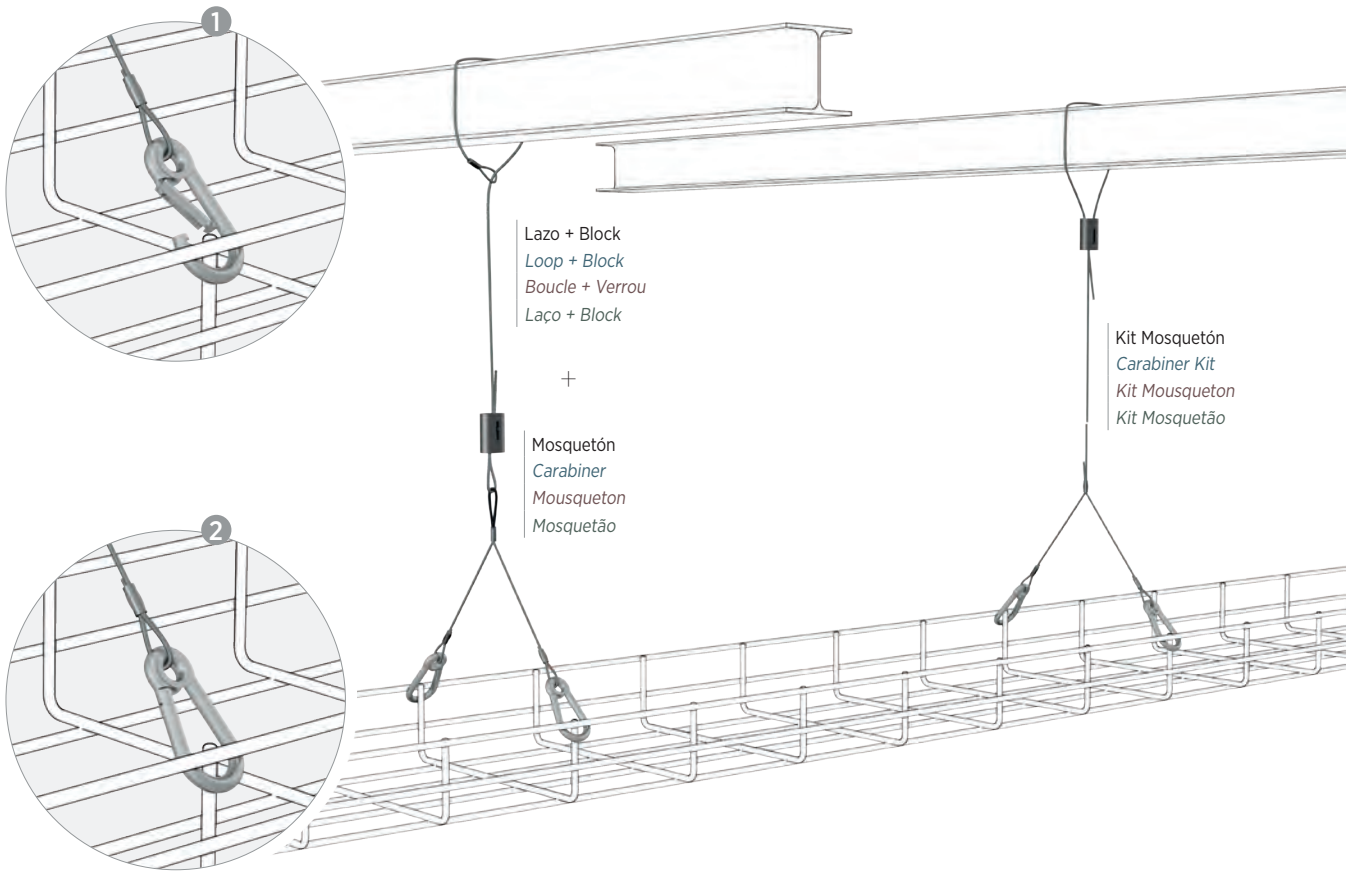

Kit Block Horizontal

Horizontal Block Kit

Kit Verrou Horizontal

Kit Block Horizontal

LLOYDS
BRITISH

Ⓢ	L (mm)	CTA (kg)	Ref	kg/u	Ⓢ
EZ	5	75	62309501	0,624	5
	10	75	62309502	0,964	2
	15	75	62309503	1,304	2