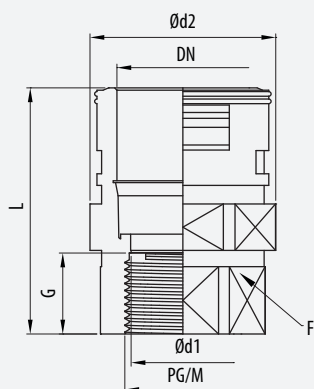

Racor RRIP

RRIP Connector

Raccord RRIP

Racor RRIP