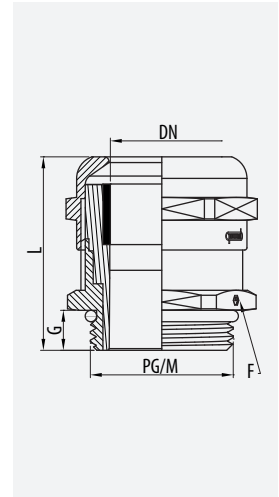

Prensaestopas HSK-M-EX

HSK-M-EX Cable Gland

Presse-Étoupe HSK-M-EX

Bucim HSK-M-EX

DN	⌘	G	L	🔑	LN	kg/u	📦
3/6,5	PG 7	5,0	24,0	14	22080007	0,010	50
4/8	PG 9	6,0	27,0	17	22080009	0,020	50
6/10	PG11	6,0	28,0	20	22080011	0,020	50
6/12	PG13	6,5	30,5	22	22080013	0,030	50
10/14	PG16	6,5	29,5	24	22080016	0,030	50
14/18	PG21	7,0	31,0	30	22080021	0,050	25
20/25	PG29	8,0	37,0	40	22080029	0,100	25
22/32	PG36	8,0	43,0	50	22080036	0,160	10
37/44	PG48	10,0	48,0	64	22080048	0,300	5
3/6	M12	6,5	25,5	14	22081120	0,020	50
4/8	M16	6,0	27,0	17	22081160	0,020	50
6/10	M16	6,0	28,0	20	22081161	0,020	50
6/12	M20	6,0	29,0	22	22081200	0,030	50
10/14	M20	6,0	30,0	24	22081201	0,030	50
14/18	M25	7,0	33,0	30	22081250	0,050	25
20/25	M32	8,0	39,0	40	22081320	0,100	25
22/32	M40	8,0	45,0	50	22081400	0,170	10
32/38	M50	9,0	46,0	57	22081500	0,220	5
37/44	M63	10,0	48,0	64	22081630	0,290	5