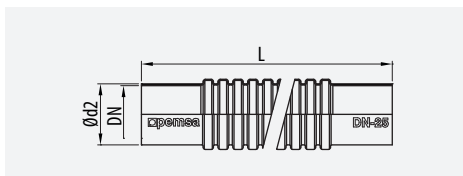

Curva flexible FRPVC

Flexible Bend FRPVC

Accessoire de liaison flexible FRPVC

Curva Flexivel FRPVC