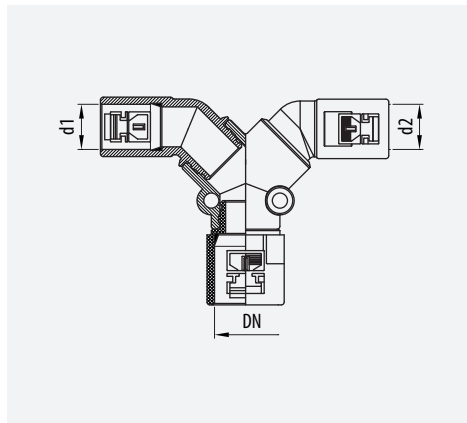

Derivación DT

DT Derivation

Dérivation DT

Derivação DT