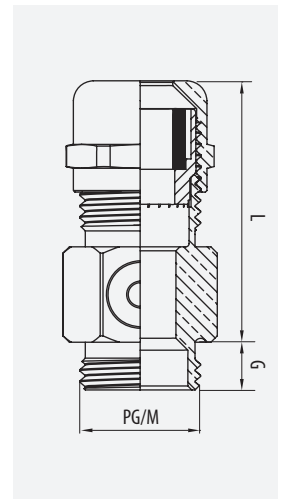

Prensaestopas IRIS-M AIR-INOX

IRIS-M AIR-INOX Cable Gland

Presse-Étoupe IRIS-M AIR-INOX

Bucim IRIS-M AIR-INOX

DN	⌘	H	G	🔑	aire l/h	agua mbar	LN	📦
4/8	PG7	31.5	6	17	70	0.1	21070007	100
4/8	PG9	31.5	6	17	70	0.1	21070009	50
5/10	PG11	33.5	6	20	70	0.1	21070011	50
6/12	PG13	35	6.5	22	70	0.1	21070013	50
4/8	M12	31.5	6	17	70	0.1	21071120	100
4/8	M16	31.5	6	17	70	0.1	21071160	50
5/10	M16	33.5	6	20	70	0.1	21071161	50
6/12	M20	35	8	22	70	0.1	21071200	50
4/8	PG7	31.5	8	17	70	0.1	21072007	100
4/8	PG9	31.5	8	17	70	0.1	21072009	50
5/10	PG11	33.5	8	20	70	0.1	21072011	50
6/12	PG13	35	8	22	70	0.1	21072013	50
4/8	M12	31.5	8	17	70	0.1	21073120	100
4/8	M16	31.5	8	17	70	0.1	21073160	50
5/10	M16	33.5	8	20	70	0.1	21073161	50

📄	Ⓜ	🌡️	⬆️	🛡️	🚫
	Acero Inoxidable	TPV	-20°/ 80°	150°	OK