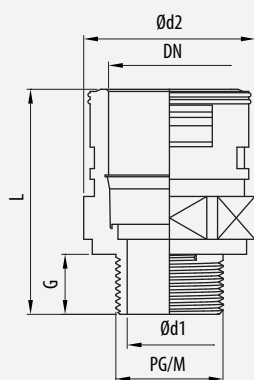

Racor RREM

RREM Connector

Raccord Droit RREM

Racor RREM