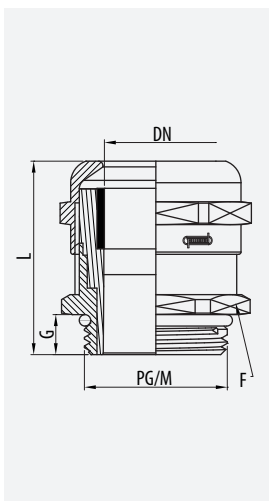

📄	Ⓜ	🔥	🛡️	🗑️
LN+NBR		-40°/+100°	68	OK

Prensaestopas HSK-MZ
HSK-MZ Cable Gland
Presse-Étoupe HSK-MZ
Bucim HSK-MZ

DN	⌘	G	L	🔑	LN	kg/u	📦
3/6,5	M12	6,5	32,5	14	22060120	0,010	50
6/8	M16	6,0	34,0	17	22060160	0,030	50
6/10	M16	6,0	36,0	20	22060161	0,020	50
6/12	M20	6,0	39,0	22	22060200	0,040	50
10/14	M20	6,0	39,0	24	22060201	0,030	50
13/18	M25	7,0	44,0	30	22060250	0,050	25
18/25	M32	8,0	51,0	40	22060320	0,100	25
22/32	M40	8,0	58,0	50	22060400	0,170	10
32/38	M50	9,0	60,0	57	22060500	0,220	5
25/31	M50	9,0	60,0	57	22060501	0,100	5
37/44	M63	10,0	62,0	64	22060630	0,360	5
29/35	M63	10,0	62,0	64	22060631	0,380	5