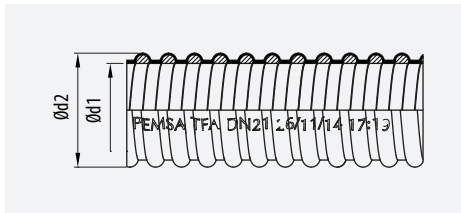

Tubo Flexible TFA

TFA Flexible Conduit

Conduit Flexible Plastique TFA

Tubo Flexivel TFA

DN	Ød1	Ød2	mm	RAL 7011	RAL 7035	RAL 9005	kg/m	
DN 7	10,0	13,3	14	10011007		10011507	0,055	25
DN 9	11,8	15,7	16	10011009	10011209	10011509	0,070	25
DN11	14,7	18,7	20	10011011	10011211	10011511	0,078	25
DN13	16,8	20,7	22	10011013	10011213	10011513	0,105	25
DN16	18,1	22,8	24	10011016	10011216	10011516	0,120	25
DN21	23,6	28,9	30	10011021	10011221	10011521	0,165	25
DN29	30,5	37,0	38	10011029	10011229	10011529	0,250	25
DN36	40,0	47,2	48	10011036	10011236	10011536	0,380	25
DN48	53,1	60,0	60	10011048	10011248	10011548	0,415	20

PVC		2421	2 (320N)	4 (6J)	-5/+60°	65	OK

Tubo TM

TM Flexible Conduit

Conduit Flexible Métallique TM

Tubo TM

DN	Ød1	Ød2	mm		PG	kg/m	
DN 7	9,7	12,1	35		11010107	0,075	50
DN 9	11,5	14,1	41		11010109	0,084	50
DN11	15,3	17,7	50		11010111	0,118	50
DN13	17,1	19,5	51		11010113	0,127	50
DN16	19,3	21,7	55		11010116	0,144	50
DN21	23,4	26,8	66		11010021	0,310	25
DN29	30,7	33,7	84		11010029	0,400	25
DN36	39,8	43,8	106		11010036	0,520	25
DN48	52,7	56,7	149		11010048	0,700	20

AC		4455	4 (1250N)	4 (6J)	5 (-45°)/5 (+150°)	40	OK